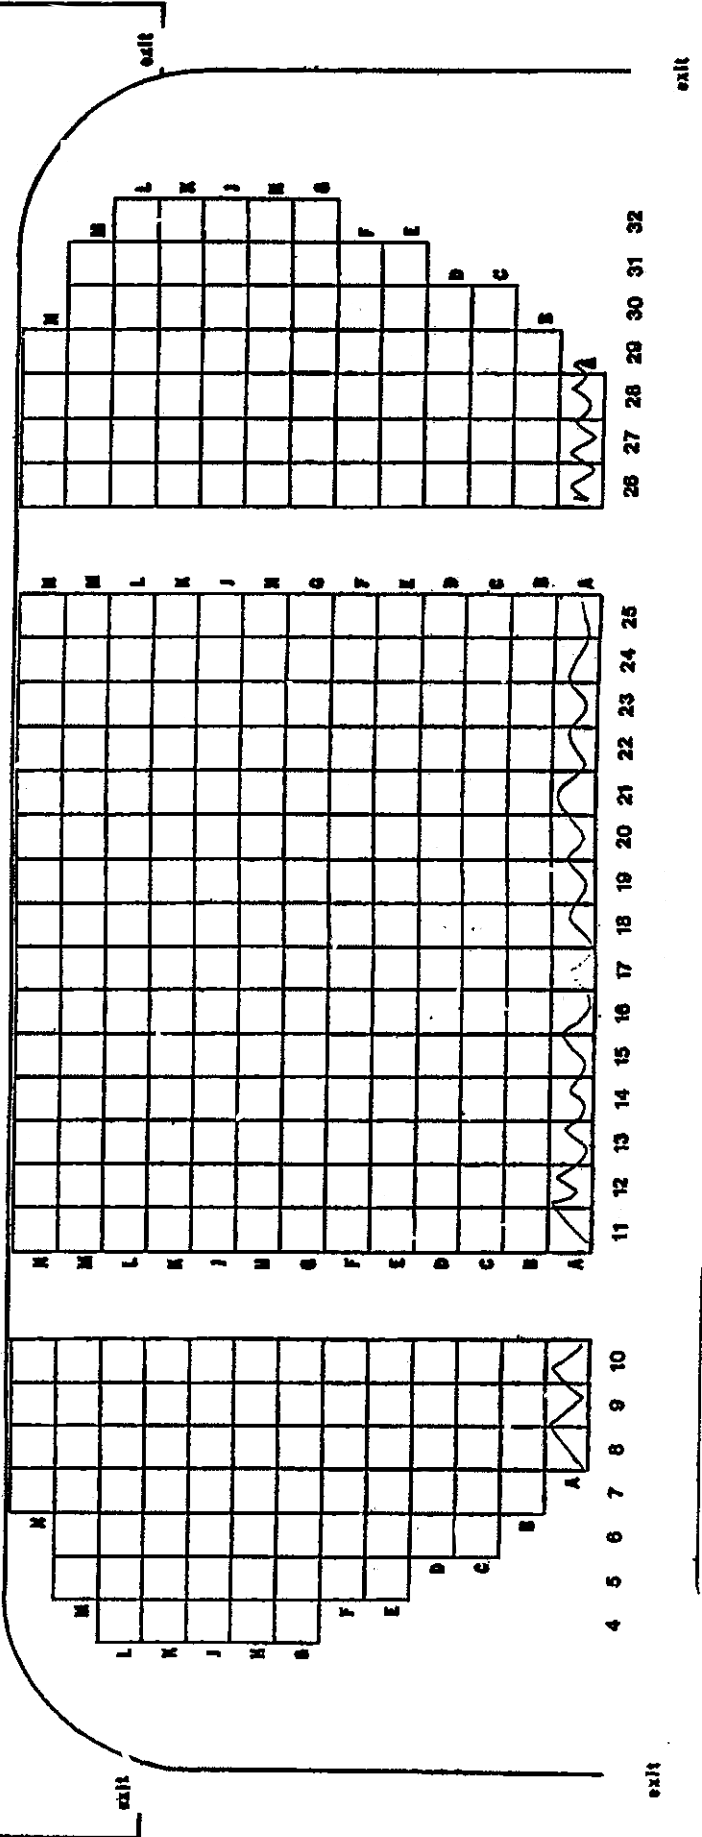

EQUINOX THEATRE, SOUTH DELTA SECONDARY

STAGE

TOTAL SALEABLE SEATS = 600